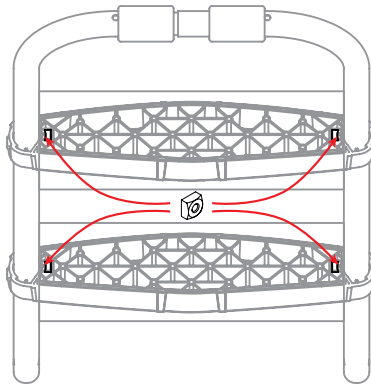

**ULTIM
PRO BOUNCER
REGULAR 5x5
MANUAL**

A detailed black and white line drawing of the internal frame of a bouncer. It shows a series of horizontal bars connected by a central vertical post. Multiple coiled springs are attached to the bars, providing the bouncing mechanism. The drawing is angled, showing the perspective of the structure.

1x

2x

6

2x

7

16

4x

20