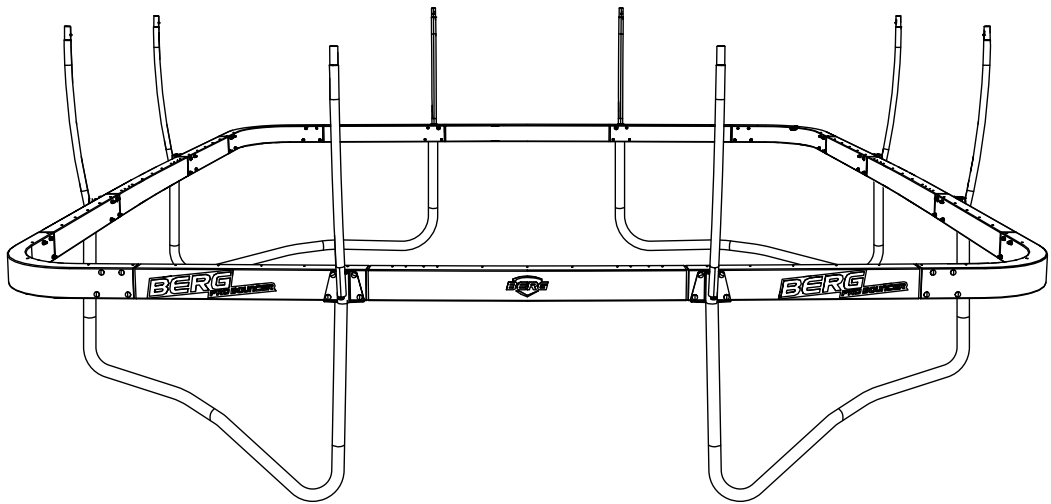

**ULTIM
PRO BOUNCER
REGULAR 5x5
MANUAL**

A detailed black and white line drawing of the internal frame of a bouncer. It shows a series of horizontal bars connected by a central vertical post. Multiple coiled springs are attached to the bars, providing the bouncing mechanism. The drawing is angled, showing the perspective of the structure.

4x

1

ON

4x

3

4

5

1x

1x

2x

6

2x

7

16

4x

20