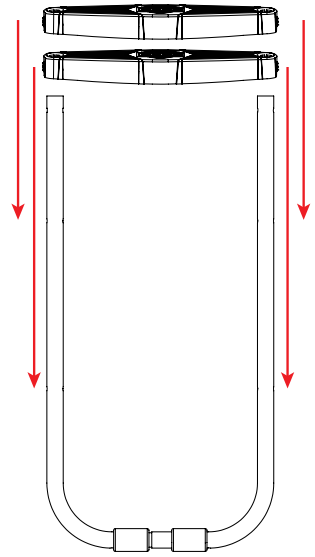

**ULTIM
PRO BOUNCER
REGULAR 5x5
MANUAL**

A detailed black and white line drawing of the internal frame of a bouncer. It shows a series of horizontal bars connected by a central vertical post. Multiple coiled springs are attached to the bars, providing the bouncing mechanism. The drawing is angled, showing the perspective of the structure.

4x

1

ON

4x

3

4

5

1x

1x

2x

6

2x

7

16

4x

20